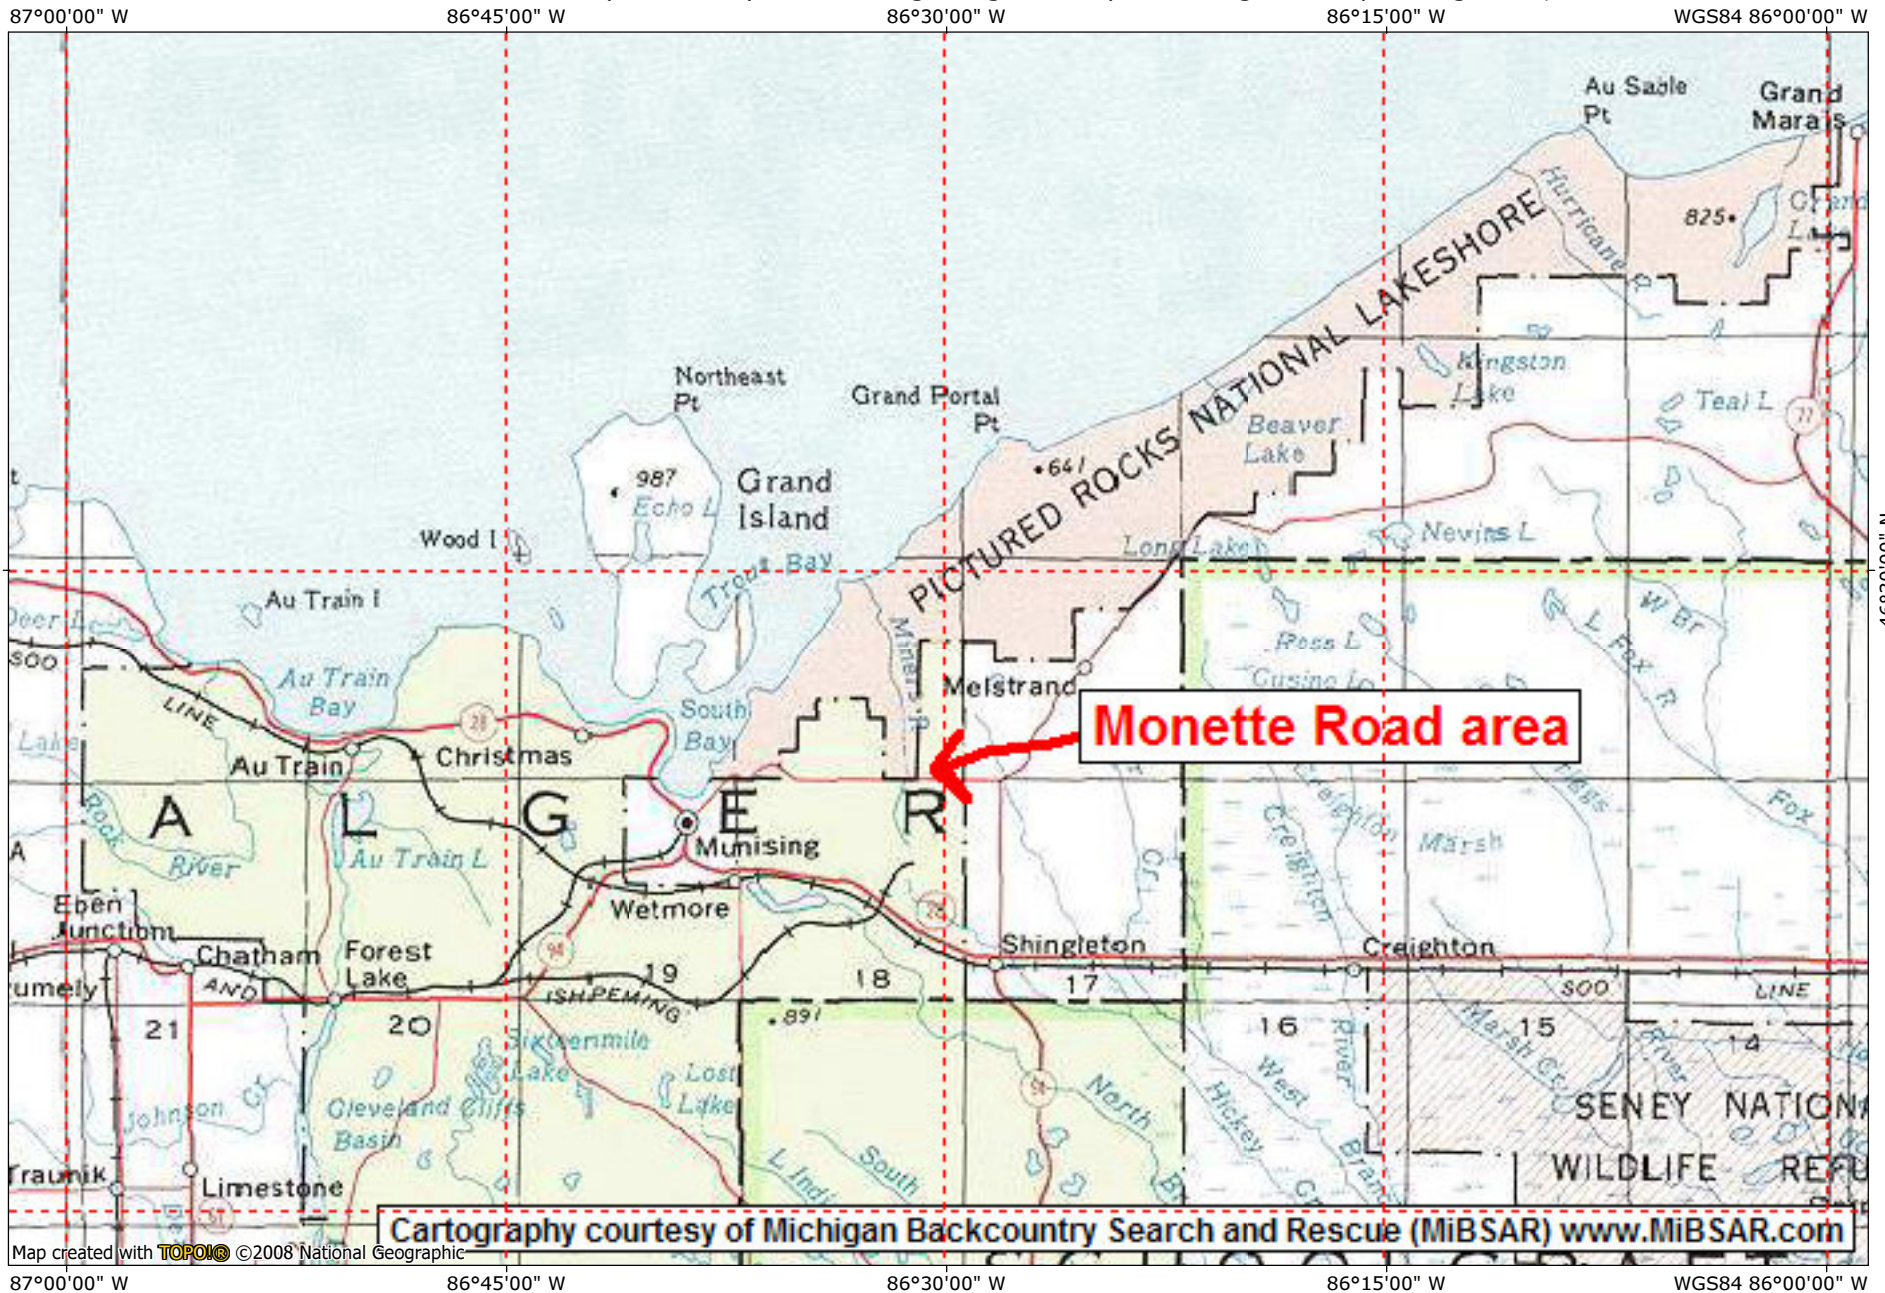

Monette Road area where Raymond Perry went missing in Alger County's Munising Township on August 23, 2006

Cartography courtesy of Michigan Backcountry Search and Rescue (MiBSAR) [www.MiBSAR.com](http://www.MiBSAR.com)

Map created with **TOPOLIC** ©2008 National Geographic

87°00'00" W 86°45'00" W 86°30'00" W 86°15'00" W WGS84 86°00'00" W

46°30'00" N  
46°30'00" N  
5 1/2°  
09/01/10