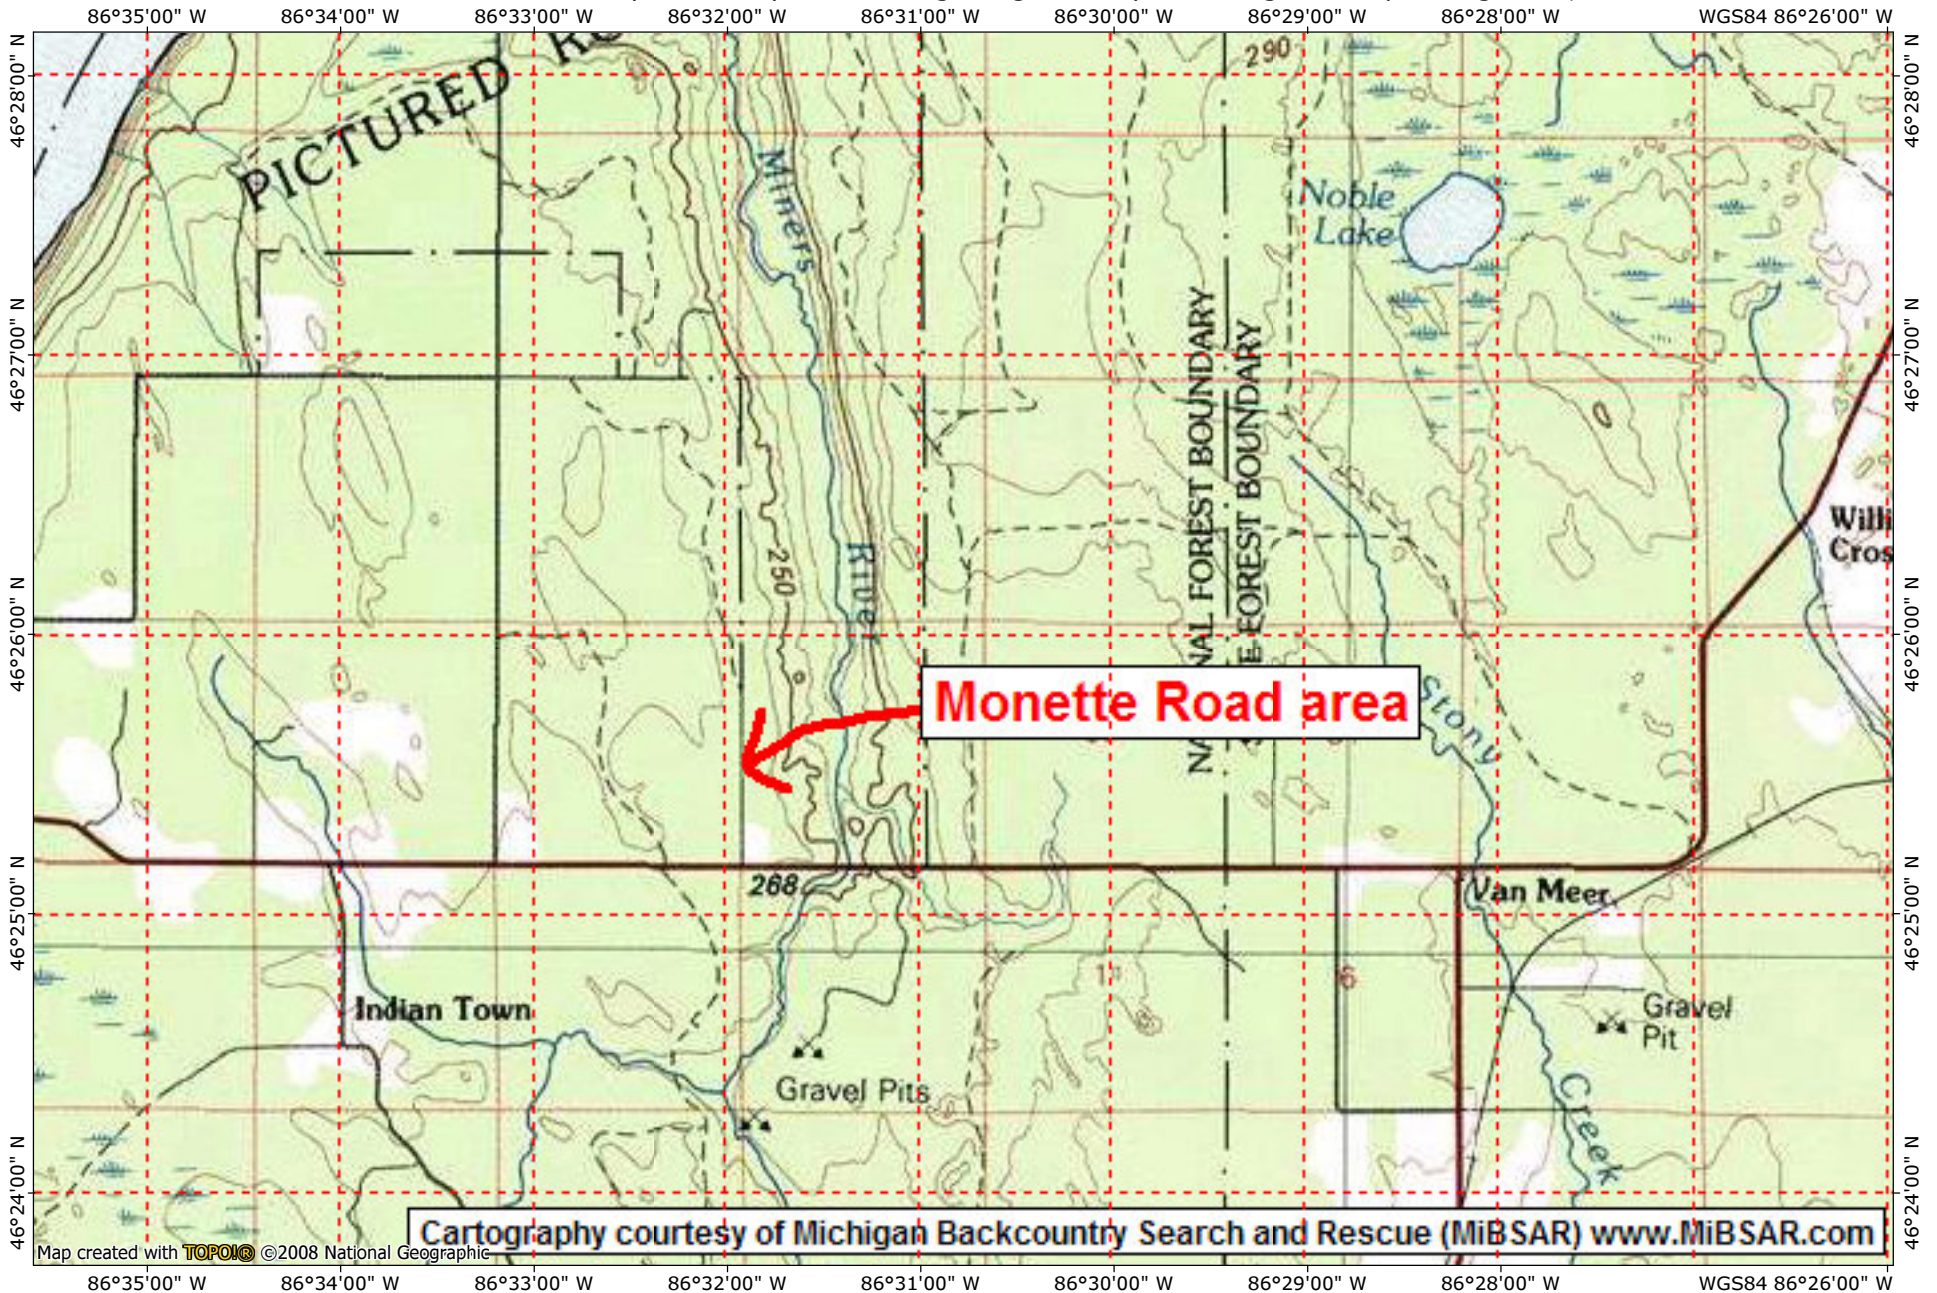

Monette Road area where Raymond Perry went missing in Alger County's Munising Township on August 23, 2006

Map created with TOPOLIC ©2008 National Geographic

Cartography courtesy of Michigan Backcountry Search and Rescue (MiBSAR) www.MiBSAR.com

5 1/2°
09/01/10